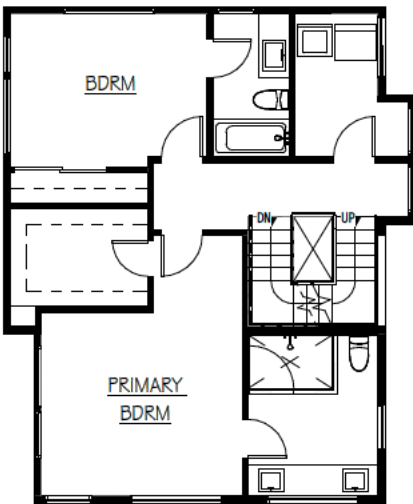

3845 59th Ave SW
Floor Plan

LEVEL 1

LEVEL 2

LEVEL 3

ROOF PLAN

RE/Max Metro Realty: Marc Mignogna, 206-355-8863, marc.mignogna@gmail.com
or Jerry Allensworth, 206-240-6547, JerryA@ReMax.net

Information provided as a courtesy and subject to change. Buyers to verify to their satisfaction.