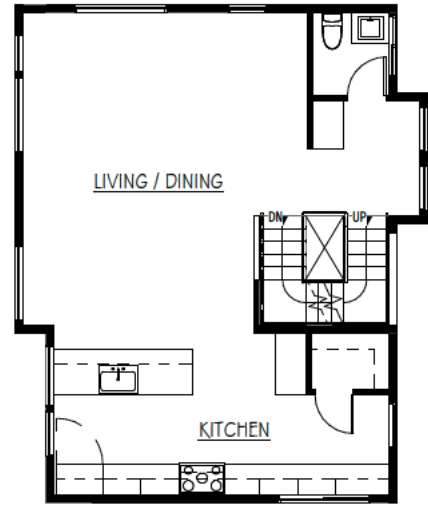

3845 59th Ave SW
Floor Plan

LEVEL 1

LEVEL 2

LEVEL 3

ROOF PLAN

RE/Max Metro Realty: Marc Mignogna, 206-355-8863, marc.mignogna@gmail.com
or Jerry Allensworth, 206-240-6547, JerryA@ReMax.net

Information provided as a courtesy and subject to change. Buyers to verify to their satisfaction.