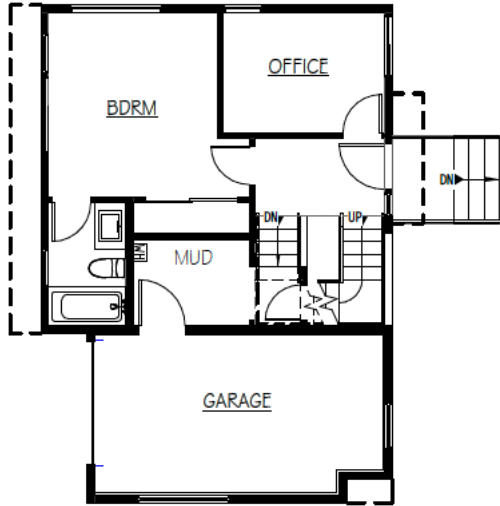

3845 59th Ave SW
Floor Plan

LEVEL 1

LEVEL 2

LEVEL 3

ROOF PLAN

RE/Max Metro Realty: Marc Mignogna, 206-355-8863, marc.mignogna@gmail.com
or Jerry Allensworth, 206-240-6547, JerryA@ReMax.net

Information provided as a courtesy and subject to change. Buyers to verify to their satisfaction.