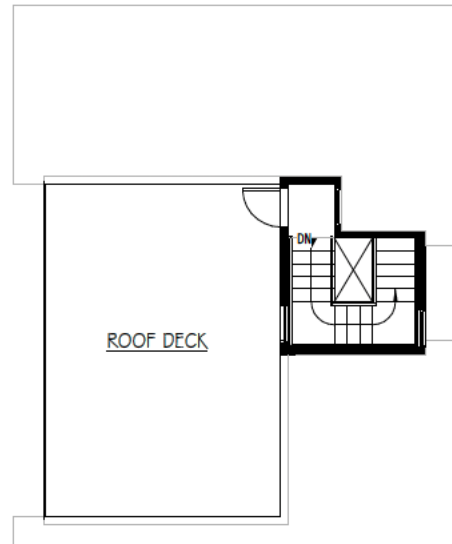

3845 59th Ave SW
Floor Plan

LEVEL 1

LEVEL 2

LEVEL 3

ROOF PLAN

RE/Max Metro Realty: Marc Mignogna, 206-355-8863, marc.mignogna@gmail.com
or Jerry Allensworth, 206-240-6547, JerryA@ReMax.net

Information provided as a courtesy and subject to change. Buyers to verify to their satisfaction.