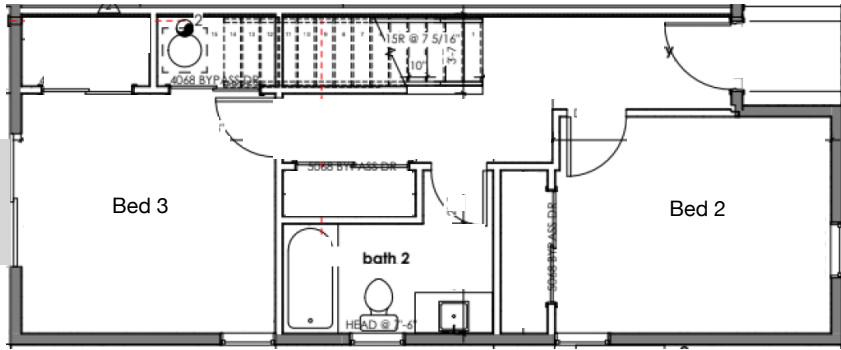

3823A Ashworth Ave N Floor Plan

1st Floor

2nd Floor

3rd Floor

Roof Top

RE/Max Metro Realty: Marc Mignogna, 206-355-8863, marc.mignogna@gmail.com
or Jerry Allensworth, 206-240-6547, JerryA@ReMax.net