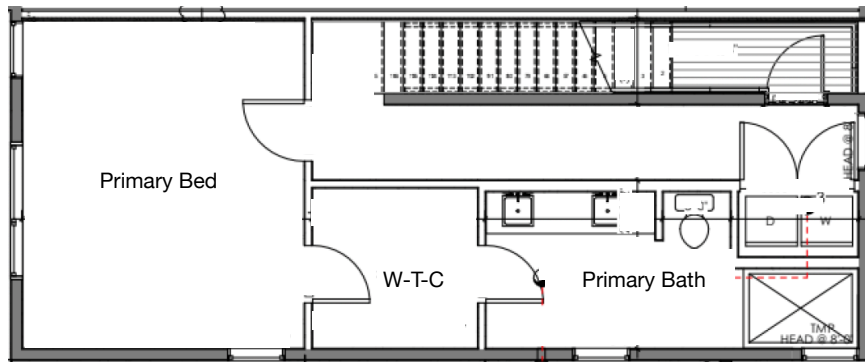

3823A Ashworth Ave N Floor Plan

1st Floor

2nd Floor

3rd Floor

Roof Top

RE/Max Metro Realty: Marc Mignogna, 206-355-8863, marc.mignogna@gmail.com
or Jerry Allensworth, 206-240-6547, JerryA@ReMax.net