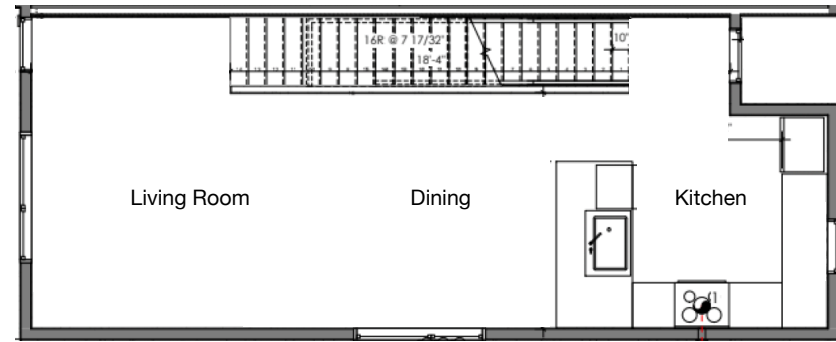

3823A Ashworth Ave N Floor Plan

1st Floor

2nd Floor

3rd Floor

Roof Top

RE/Max Metro Realty: Marc Mignogna, 206-355-8863, marc.mignogna@gmail.com
or Jerry Allensworth, 206-240-6547, JerryA@ReMax.net