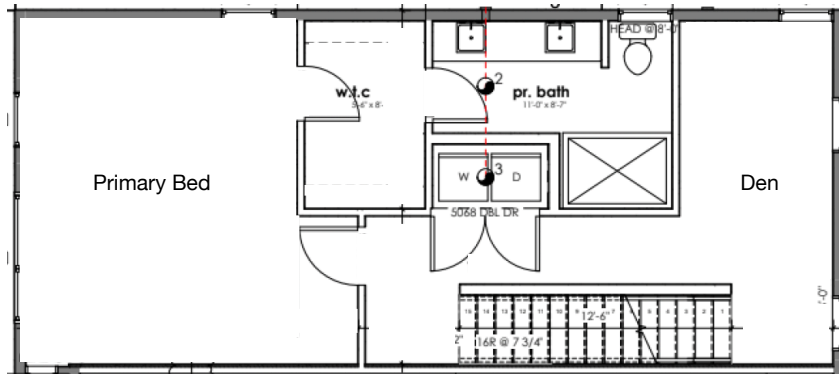

3823C Ashworth Ave N Floor Plan

1st Floor

2nd Floor

3rd Floor

Roof Top

RE/Max Metro Realty: Marc Mignogna, 206-355-8863, marc.mignogna@gmail.com
or Jerry Allensworth, 206-240-6547, JerryA@ReMax.net