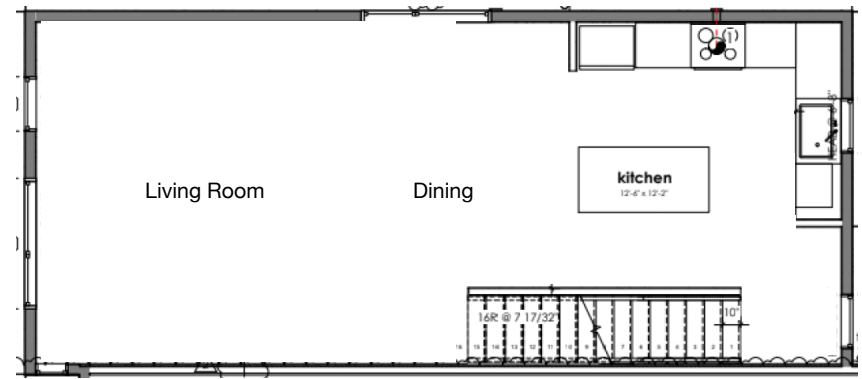

3823C Ashworth Ave N Floor Plan

1st Floor

2nd Floor

3rd Floor

Roof Top

RE/Max Metro Realty: Marc Mignogna, 206-355-8863, marc.mignogna@gmail.com
or Jerry Allensworth, 206-240-6547, JerryA@ReMax.net