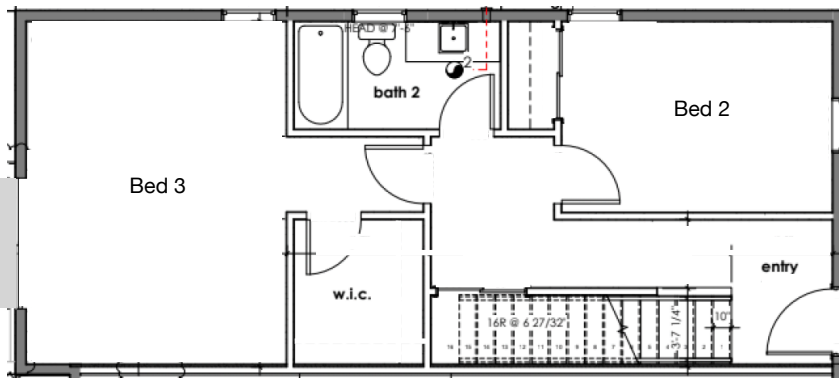

3823C Ashworth Ave N Floor Plan

1st Floor

2nd Floor

3rd Floor

Roof Top

RE/Max Metro Realty: Marc Mignogna, 206-355-8863, marc.mignogna@gmail.com
or Jerry Allensworth, 206-240-6547, JerryA@ReMax.net