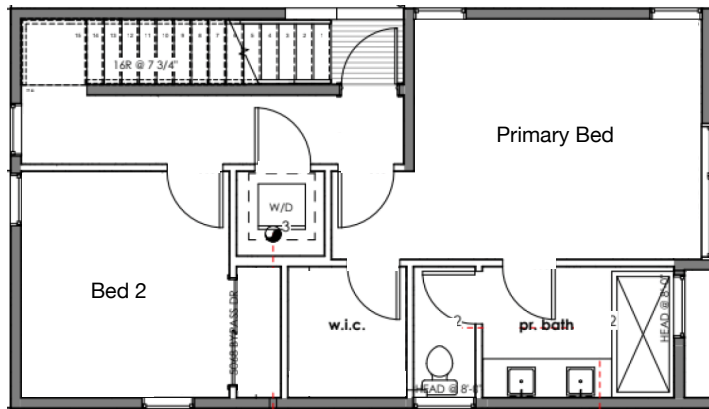

3825 Ashworth Ave N

Floor Plan

1st Floor

2nd Floor

3rd Floor

Roof Top

RE/Max Metro Realty: Marc Mignogna, 206-355-8863, marc.mignogna@gmail.com
or Jerry Allensworth, 206-240-6547, JerryA@ReMax.net

Floor plan may not be to scale. Information provided as a courtesy and subject to change. Buyers to verify to their satisfaction.