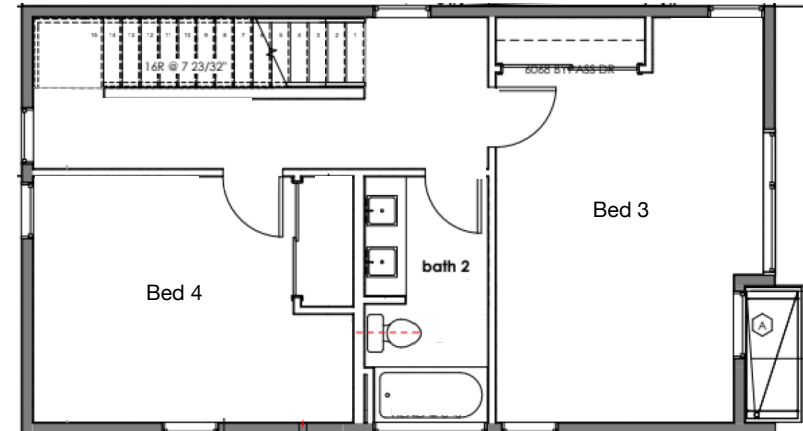

3825 Ashworth Ave N

Floor Plan

1st Floor

2nd Floor

3rd Floor

Roof Top

RE/Max Metro Realty: Marc Mignogna, 206-355-8863, marc.mignogna@gmail.com
or Jerry Allensworth, 206-240-6547, JerryA@ReMax.net

Floor plan may not be to scale. Information provided as a courtesy and subject to change. Buyers to verify to their satisfaction.