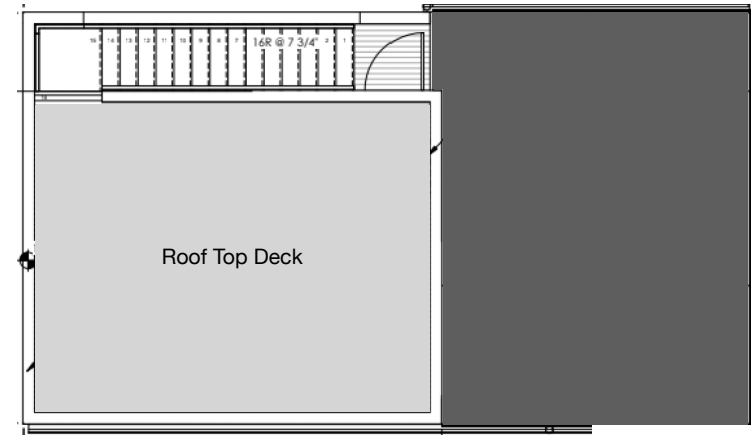

3825 Ashworth Ave N

Floor Plan

1st Floor

2nd Floor

3rd Floor

Roof Top

RE/Max Metro Realty: Marc Mignogna, 206-355-8863, marc.mignogna@gmail.com
or Jerry Allensworth, 206-240-6547, JerryA@ReMax.net

Floor plan may not be to scale. Information provided as a courtesy and subject to change. Buyers to verify to their satisfaction.