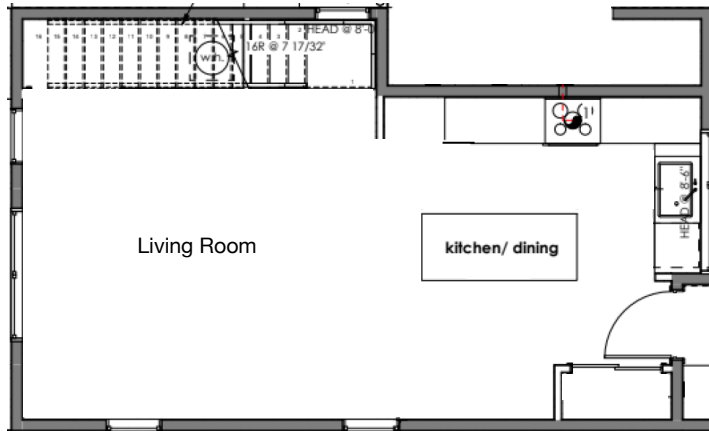

3825 Ashworth Ave N

Floor Plan

1st Floor

2nd Floor

3rd Floor

Roof Top

RE/Max Metro Realty: Marc Mignogna, 206-355-8863, marc.mignogna@gmail.com
or Jerry Allensworth, 206-240-6547, JerryA@ReMax.net

Floor plan may not be to scale. Information provided as a courtesy and subject to change. Buyers to verify to their satisfaction.