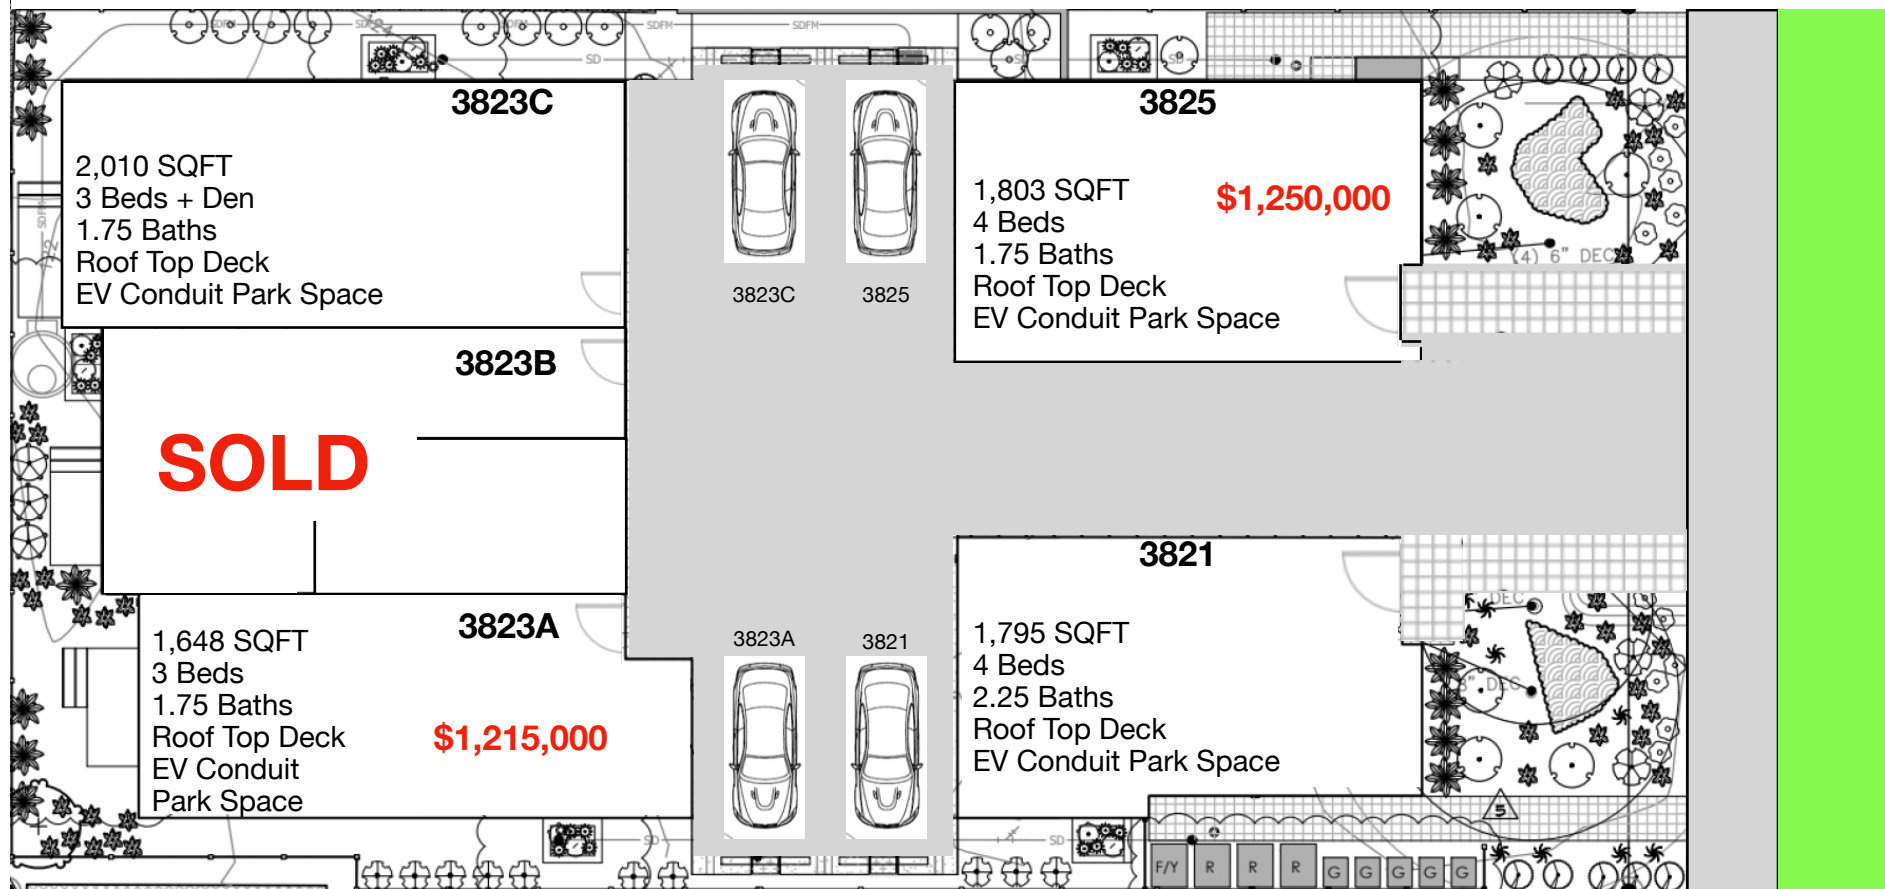

Alder on Ashworth

For more information including unit floor plans

RE/Max Metro Realty: Marc Mignogna, 206-355-8863, marc.mignogna@gmail.com or Jerry Allensworth, 206-240-6547, JerryA@ReMax.net

Map is not to scale. Information provided as a courtesy and subject to change. Buyers to verify to their satisfaction.