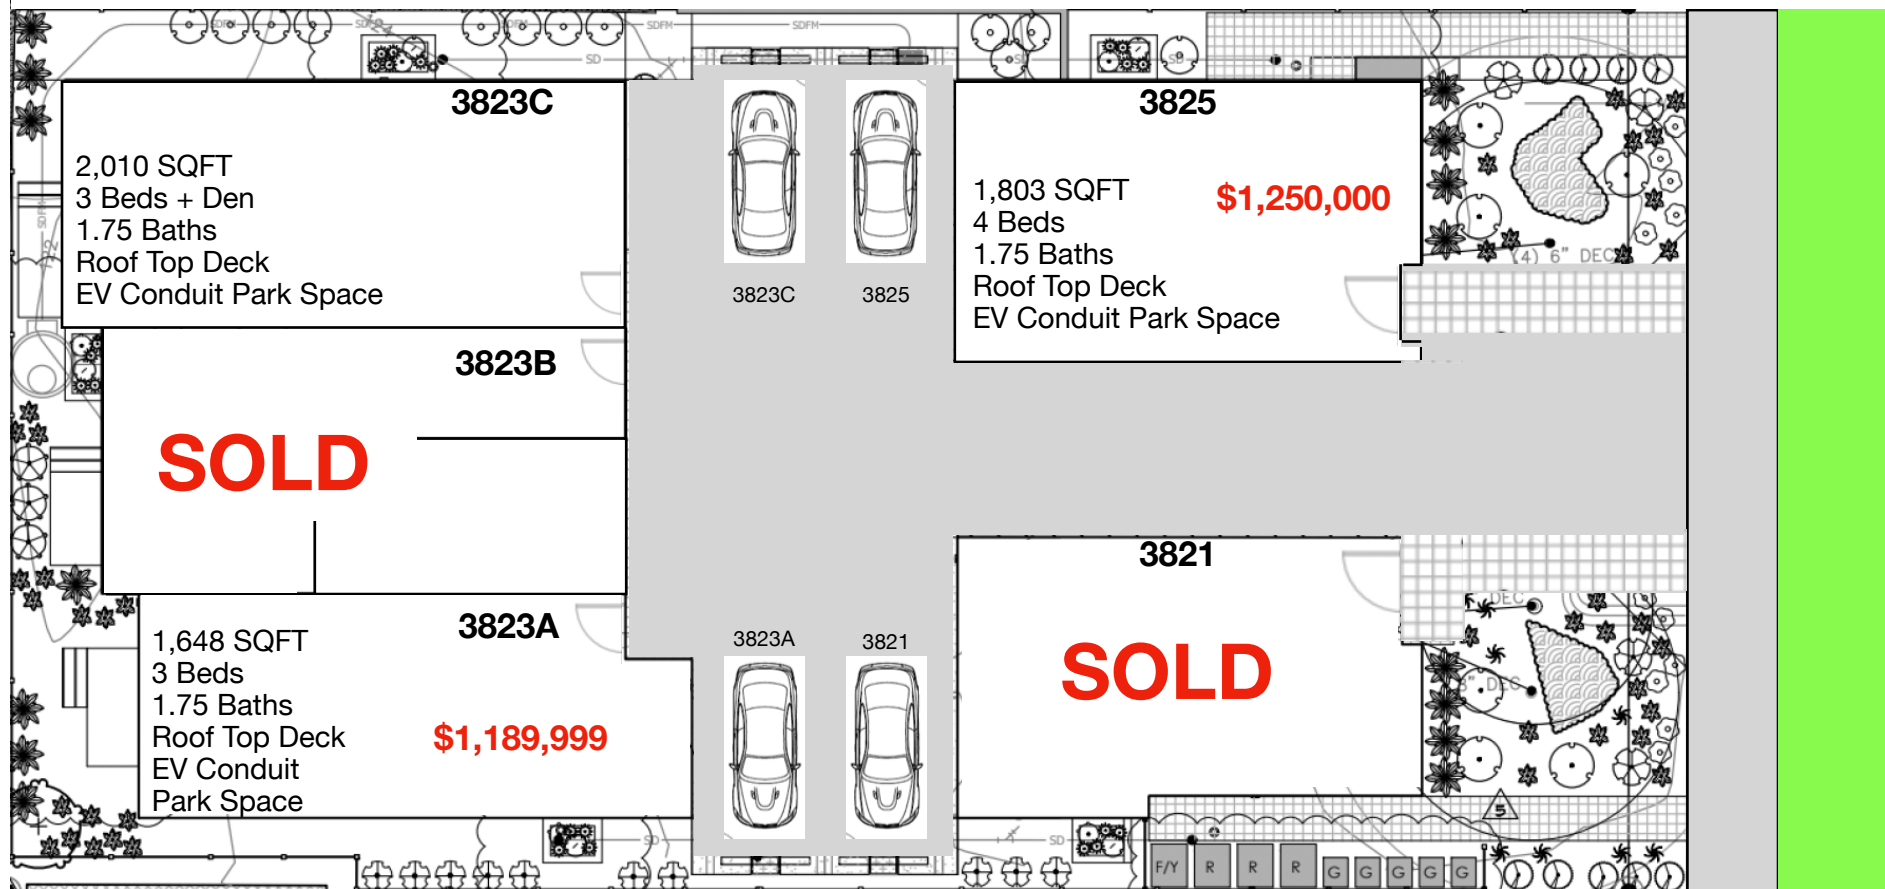

Alder on Ashworth

For more information including unit floor plans

RE/Max Metro Realty: Marc Mignogna, 206-355-8863, marc.mignogna@gmail.com or Jerry Allensworth, 206-240-6547, JerryA@ReMax.net

Map is not to scale. Information provided as a courtesy and subject to change. Buyers to verify to their satisfaction.