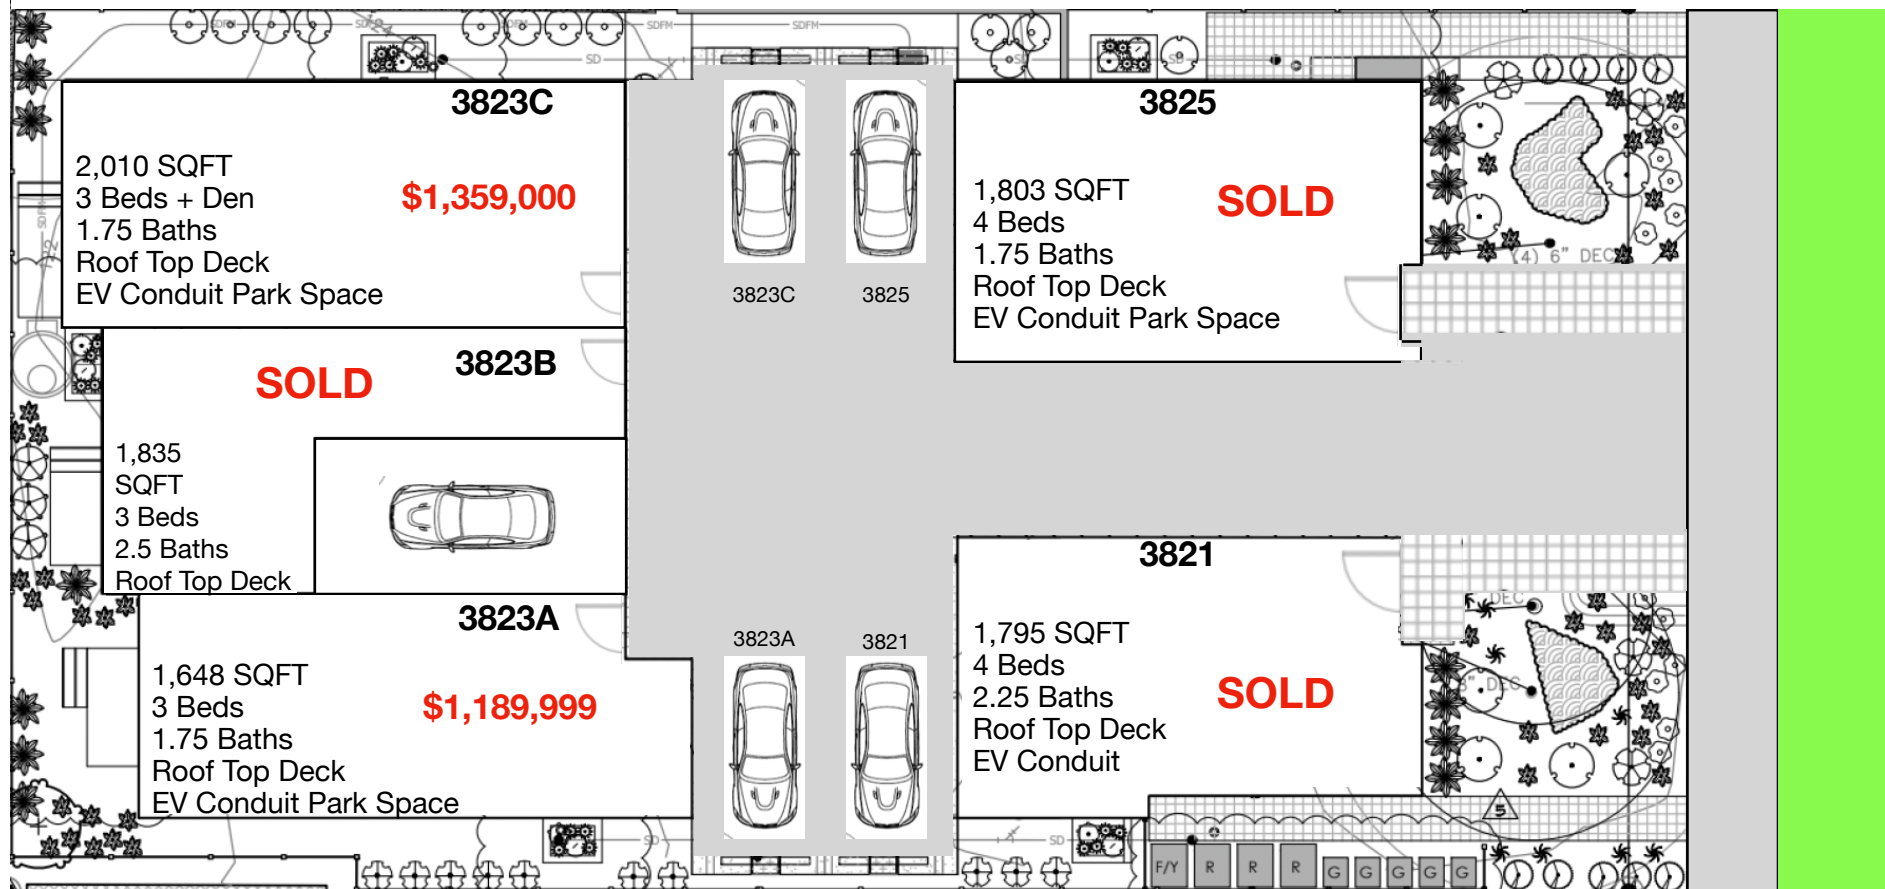

Alder on Ashworth

RE/Max Metro Realty: Marc Mignogna, 206-355-8863, marc.mignogna@gmail.com or Jerry Allensworth, 206-240-6547, JerryA@ReMax.net

Map is not to scale. Information provided as a courtesy and subject to change. Buyers to verify to their satisfaction.