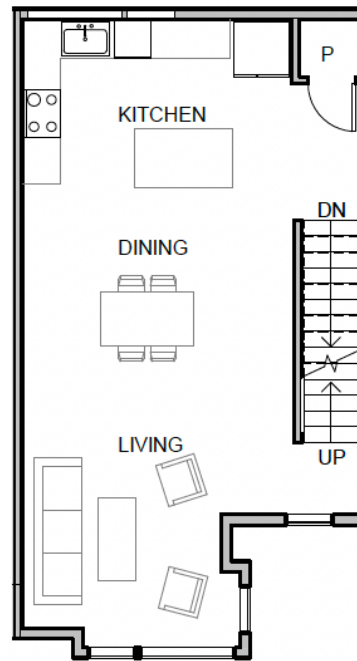

Nordic Heights

8326B & C 16th Ave NW
Floor Plan

First Floor

2nd Floor

3rd Floor

Roof Top Deck

RE/Max Metro Realty: Marc Mignogna, 206-355-8863, marc.mignogna@gmail.com
or Jerry Allensworth, 206-240-6547, JerryA@ReMax.net