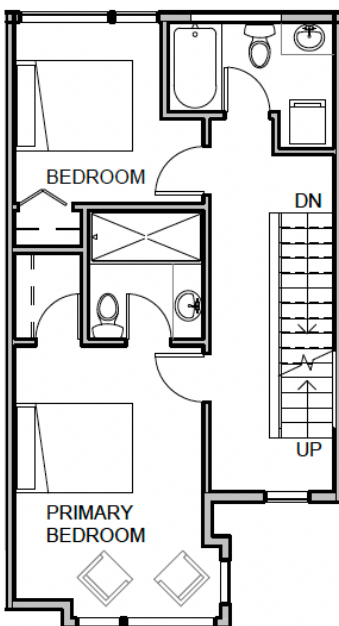

Nordic Heights

8326B & C 16th Ave NW
Floor Plan

First Floor

2nd Floor

3rd Floor

Roof Top Deck

RE/Max Metro Realty: Marc Mignogna, 206-355-8863, marc.mignogna@gmail.com
or Jerry Allensworth, 206-240-6547, JerryA@ReMax.net