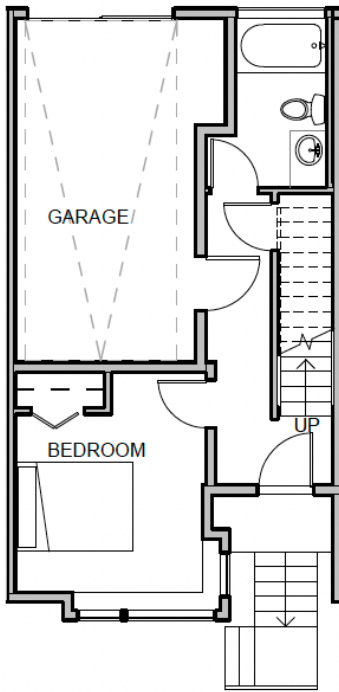

Nordic Heights

8326B & C 16th Ave NW
Floor Plan

First Floor

2nd Floor

3rd Floor

Roof Top Deck

RE/Max Metro Realty: Marc Mignogna, 206-355-8863, marc.mignogna@gmail.com
or Jerry Allensworth, 206-240-6547, JerryA@ReMax.net