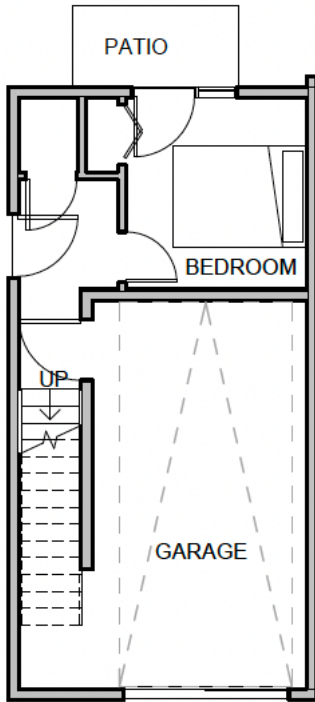

Nordic Heights

8328E 16th Ave NW
Floor Plan

First Floor

2nd Floor

3rd Floor

Roof Top Deck

RE/Max Metro Realty: Marc Mignogna, 206-355-8863, marc.mignogna@gmail.com
or Jerry Allensworth, 206-240-6547, JerryA@ReMax.net