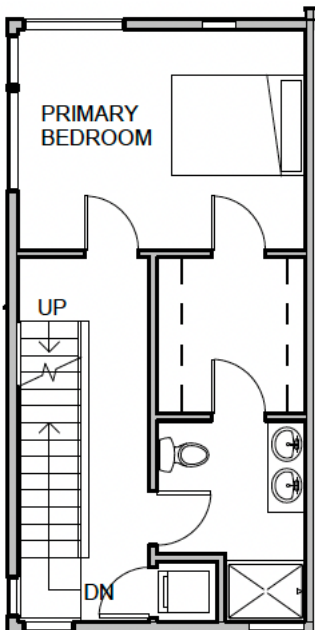

Nordic Heights

8328E 16th Ave NW
Floor Plan

First Floor

2nd Floor

3rd Floor

Roof Top Deck

RE/Max Metro Realty: Marc Mignogna, 206-355-8863, marc.mignogna@gmail.com
or Jerry Allensworth, 206-240-6547, JerryA@ReMax.net