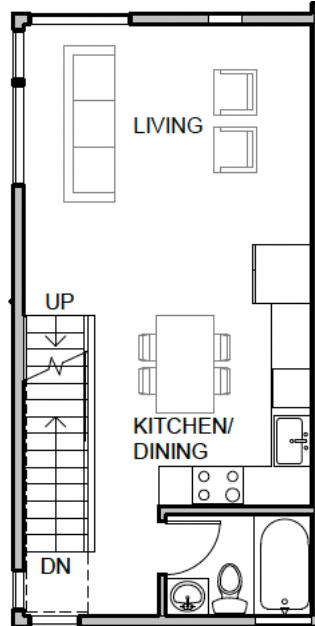

Nordic Heights

8328E 16th Ave NW
Floor Plan

First Floor

2nd Floor

3rd Floor

Roof Top Deck

RE/Max Metro Realty: Marc Mignogna, 206-355-8863, marc.mignogna@gmail.com
or Jerry Allensworth, 206-240-6547, JerryA@ReMax.net