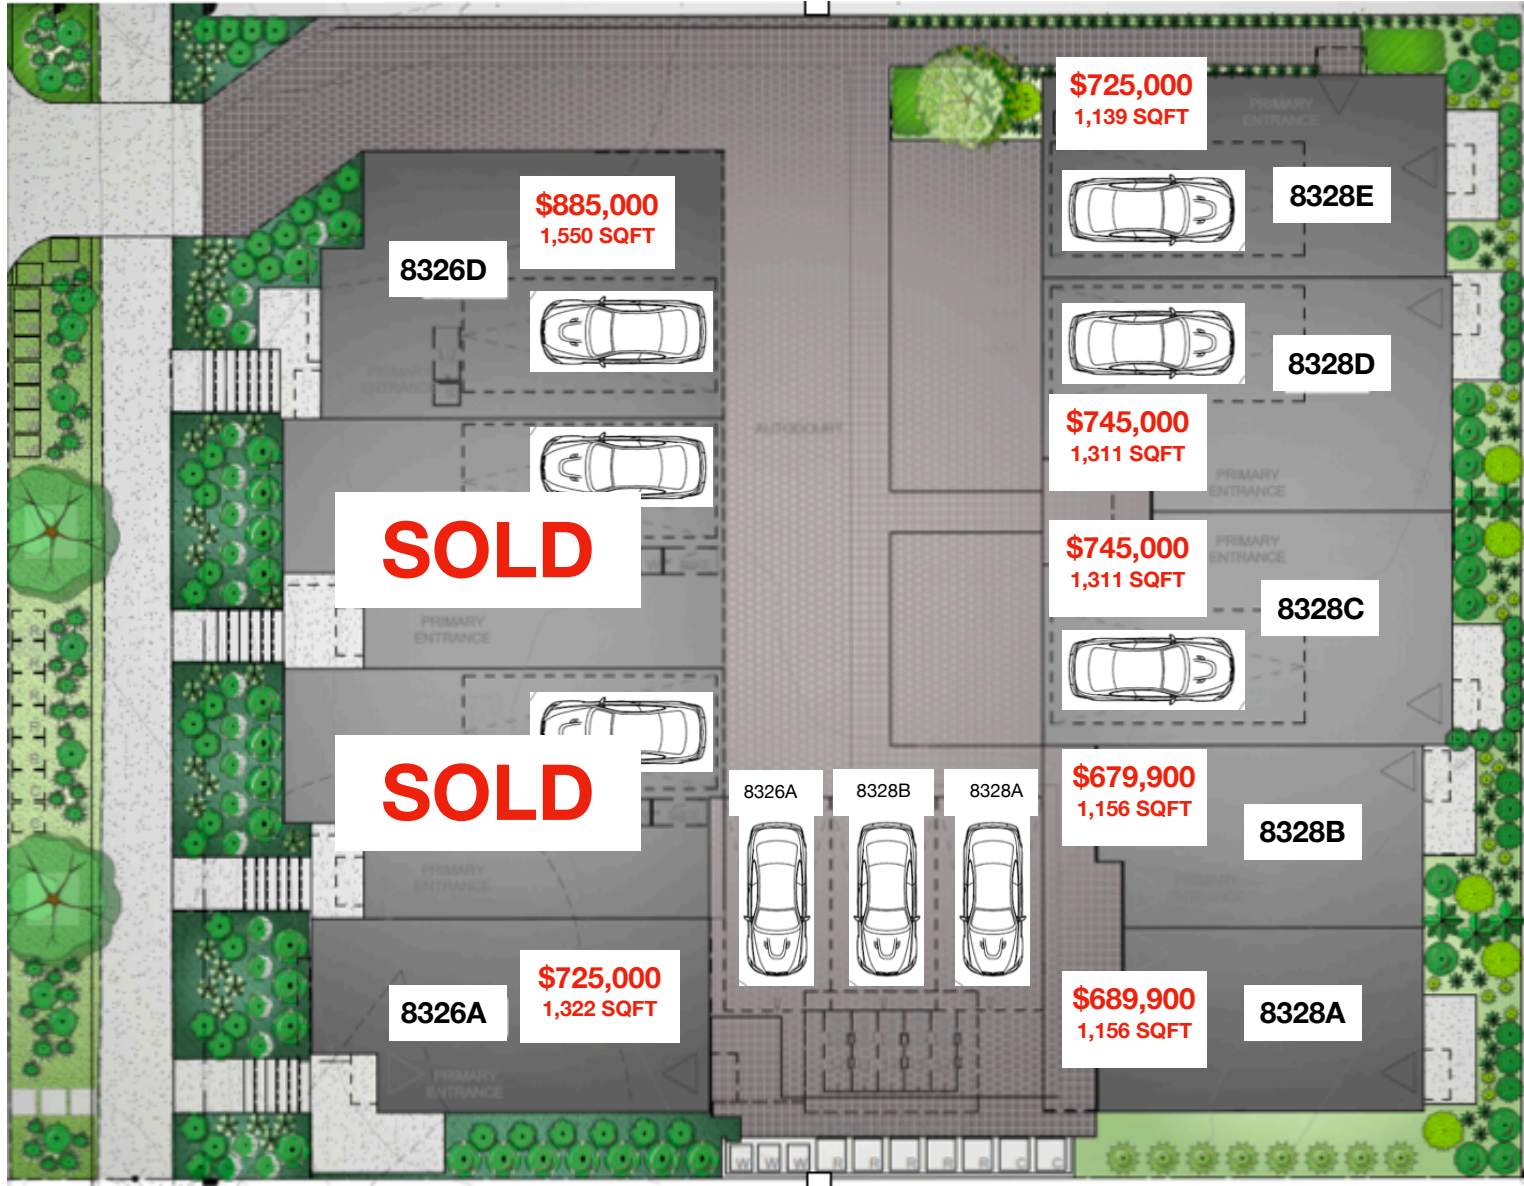

Nordic Heights

16th Ave NW

Turn Page Over
For More
Information

QR code for up to date pricing and availability

RE/Max Metro Realty: Marc Mignogna, 206-355-8863, marc.mignogna@gmail.com or Jerry Allensworth, 206-240-6547, JerryA@ReMax.net

Map is not to scale. Information provided as a courtesy and subject to change. Information provided as a courtesy, buyers to verify to their satisfaction.