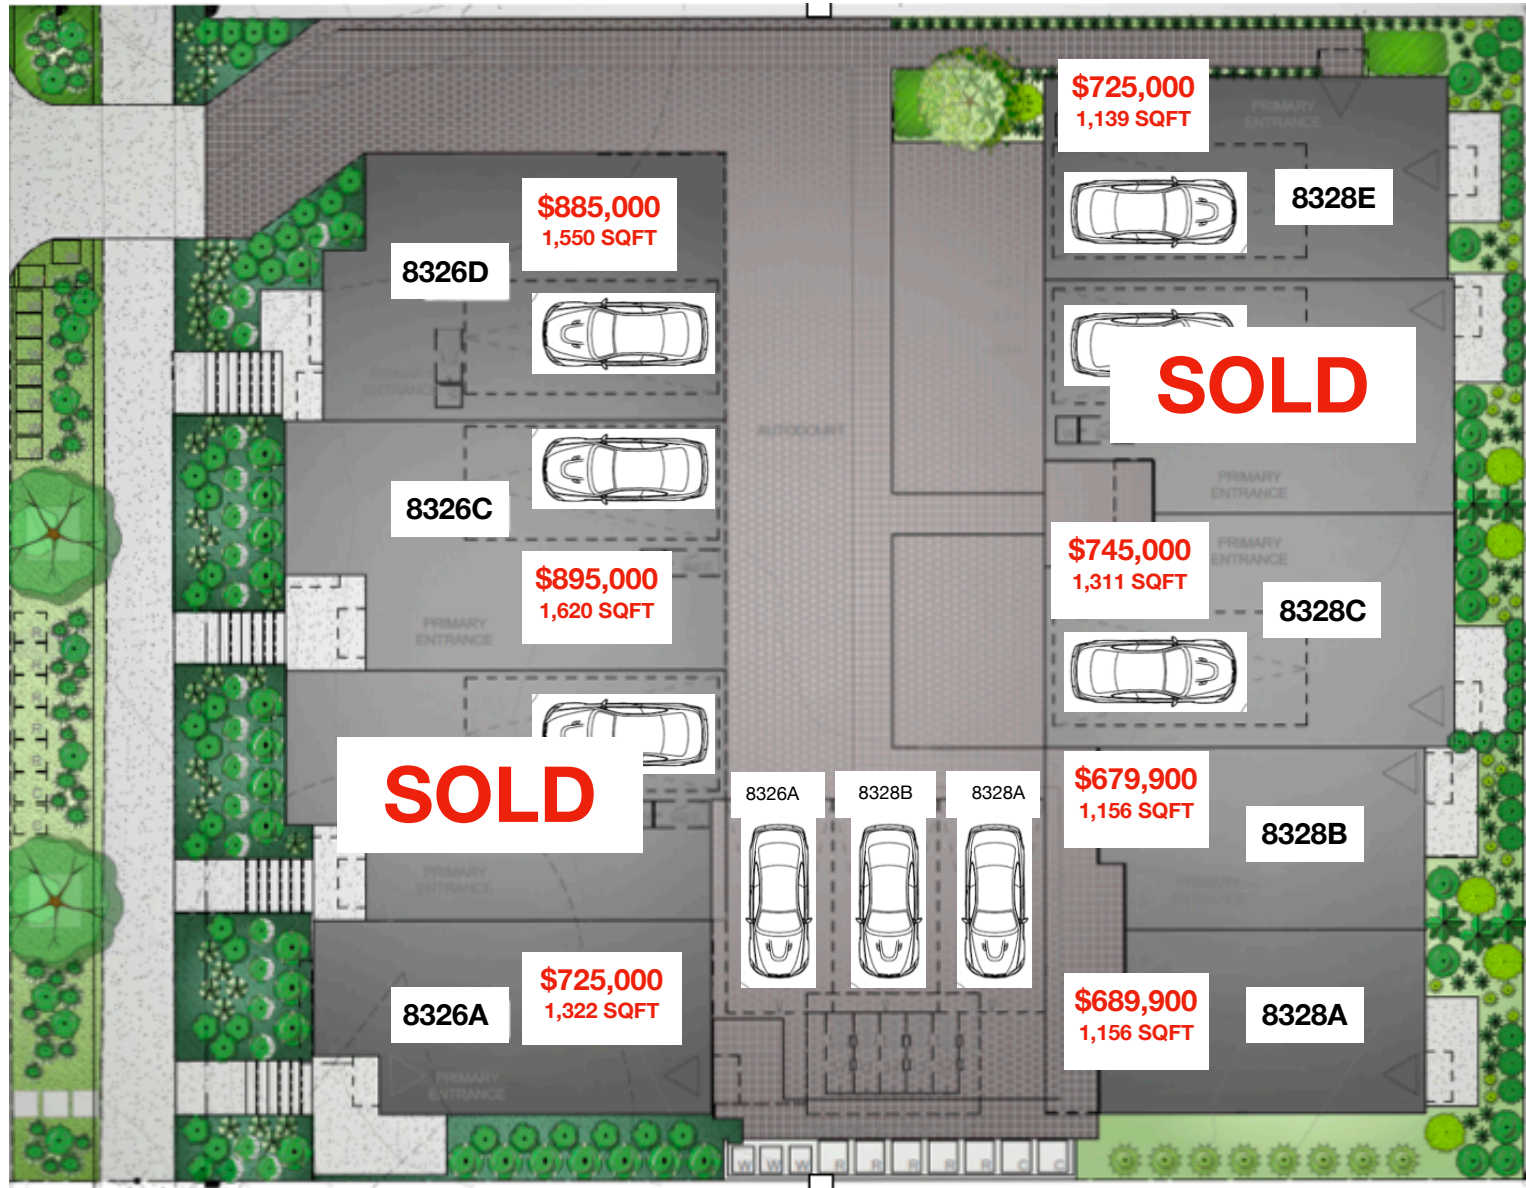

Nordic Heights

16th Ave NW

Turn Page Over
For More
Information

QR code for up to date
pricing and availability

RE/Max Metro Realty: Marc Mignogna, 206-355-8863, marc.mignogna@gmail.com or Jerry Allensworth, 206-240-6547, JerryA@ReMax.net

Map is not to scale. Information provided as a courtesy and subject to change. Information provided as a courtesy, buyers to verify to their satisfaction.