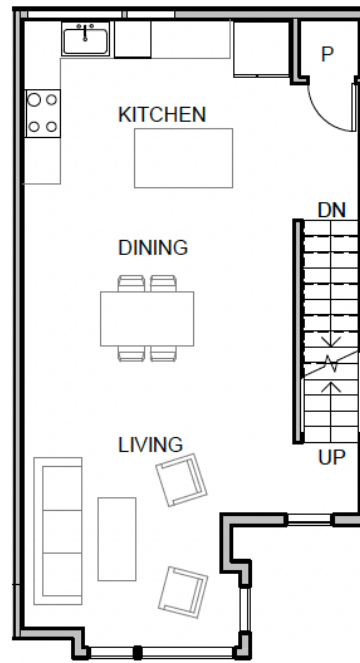

Nordic Heights

8322B & C 16th Ave NW
Floor Plan

First Floor

2nd Floor

3rd Floor

Roof Top Deck

RE/Max Metro Realty: Marc Mignogna, 206-355-8863, marc.mignogna@gmail.com
or Jerry Allensworth, 206-240-6547, JerryA@ReMax.net