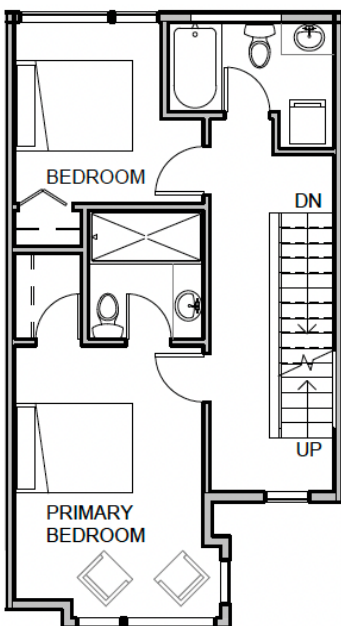

Nordic Heights

8322B & C 16th Ave NW
Floor Plan

First Floor

2nd Floor

3rd Floor

Roof Top Deck

RE/Max Metro Realty: Marc Mignogna, 206-355-8863, marc.mignogna@gmail.com
or Jerry Allensworth, 206-240-6547, JerryA@ReMax.net