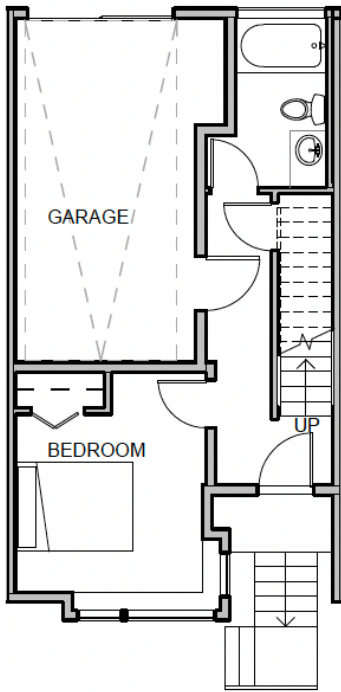

Nordic Heights

8322B & C 16th Ave NW
Floor Plan

First Floor

2nd Floor

3rd Floor

Roof Top Deck

RE/Max Metro Realty: Marc Mignogna, 206-355-8863, marc.mignogna@gmail.com
or Jerry Allensworth, 206-240-6547, JerryA@ReMax.net