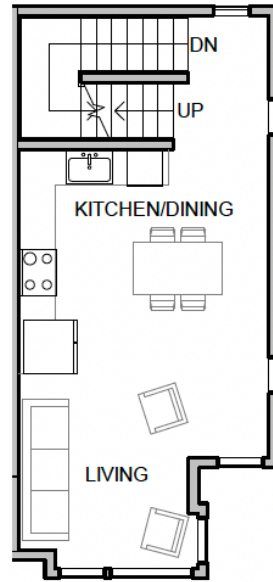

Nordic Heights

8322A 16th Ave NW
Floor Plan

First Floor

2nd Floor

3rd Floor

Roof Top Deck

RE/Max Metro Realty: Marc Mignogna, 206-355-8863, marc.mignogna@gmail.com
or Jerry Allensworth, 206-240-6547, JerryA@ReMax.net