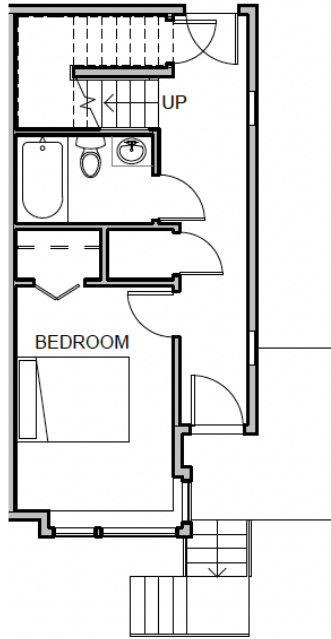

Nordic Heights

8322A 16th Ave NW
Floor Plan

First Floor

2nd Floor

3rd Floor

Roof Top Deck

RE/Max Metro Realty: Marc Mignogna, 206-355-8863, marc.mignogna@gmail.com
or Jerry Allensworth, 206-240-6547, JerryA@ReMax.net