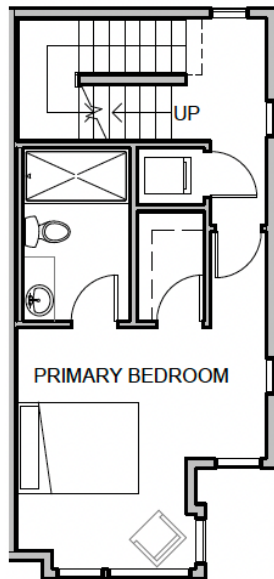

Nordic Heights

8322A 16th Ave NW
Floor Plan

First Floor

2nd Floor

3rd Floor

Roof Top Deck

RE/Max Metro Realty: Marc Mignogna, 206-355-8863, marc.mignogna@gmail.com
or Jerry Allensworth, 206-240-6547, JerryA@ReMax.net