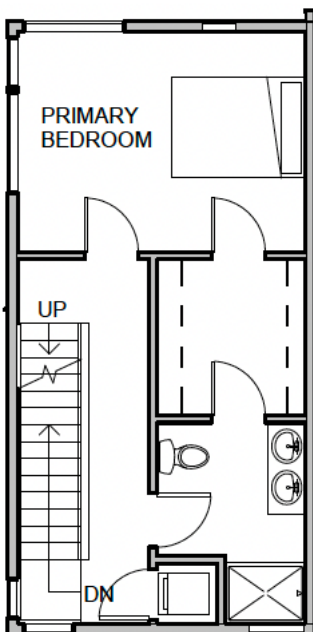

Nordic Heights

8324E 16th Ave NW
Floor Plan

First Floor

2nd Floor

3rd Floor

Roof Top Deck

RE/Max Metro Realty: Marc Mignogna, 206-355-8863, marc.mignogna@gmail.com
or Jerry Allensworth, 206-240-6547, JerryA@ReMax.net