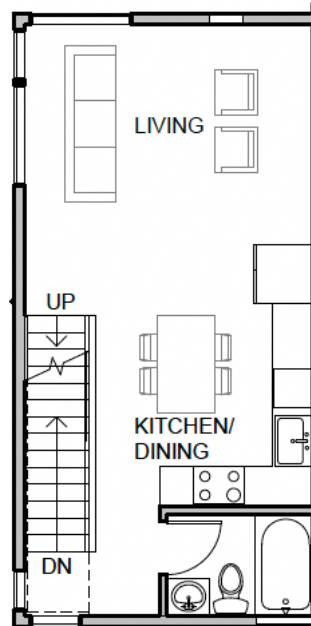

Nordic Heights

8324E 16th Ave NW
Floor Plan

First Floor

2nd Floor

3rd Floor

Roof Top Deck

RE/Max Metro Realty: Marc Mignogna, 206-355-8863, marc.mignogna@gmail.com
or Jerry Allensworth, 206-240-6547, JerryA@ReMax.net