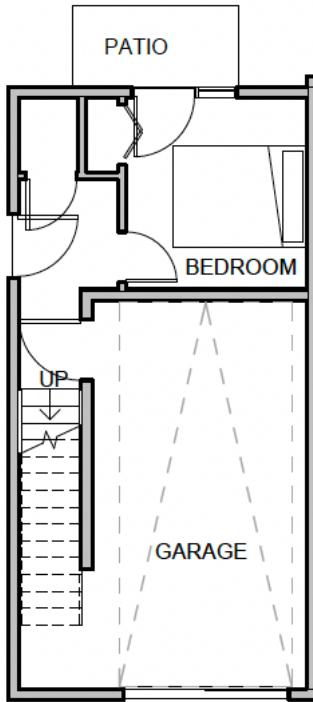

Nordic Heights

8324E 16th Ave NW
Floor Plan

First Floor

2nd Floor

3rd Floor

Roof Top Deck

RE/Max Metro Realty: Marc Mignogna, 206-355-8863, marc.mignogna@gmail.com
or Jerry Allensworth, 206-240-6547, JerryA@ReMax.net