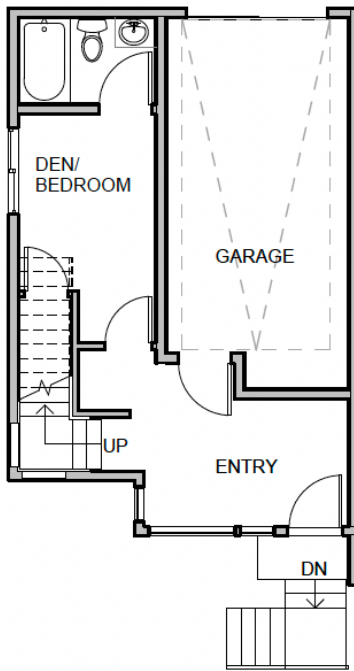

Nordic Heights

8322D 16th Ave NW
Floor Plan

First Floor

2nd Floor

3rd Floor

Roof Top Deck

RE/Max Metro Realty: Marc Mignogna, 206-355-8863, marc.mignogna@gmail.com
or Jerry Allensworth, 206-240-6547, JerryA@ReMax.net