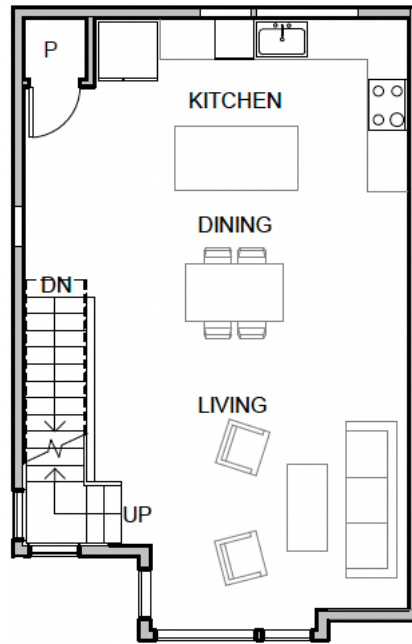

Nordic Heights

8322D 16th Ave NW
Floor Plan

First Floor

2nd Floor

3rd Floor

Roof Top Deck

RE/Max Metro Realty: Marc Mignogna, 206-355-8863, marc.mignogna@gmail.com
or Jerry Allensworth, 206-240-6547, JerryA@ReMax.net