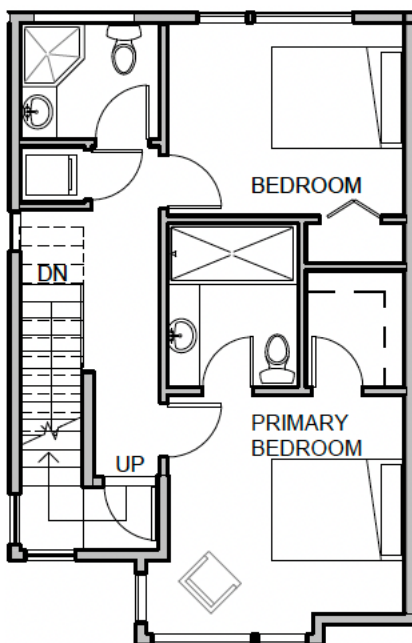

Nordic Heights

8322D 16th Ave NW
Floor Plan

First Floor

2nd Floor

3rd Floor

Roof Top Deck

RE/Max Metro Realty: Marc Mignogna, 206-355-8863, marc.mignogna@gmail.com
or Jerry Allensworth, 206-240-6547, JerryA@ReMax.net