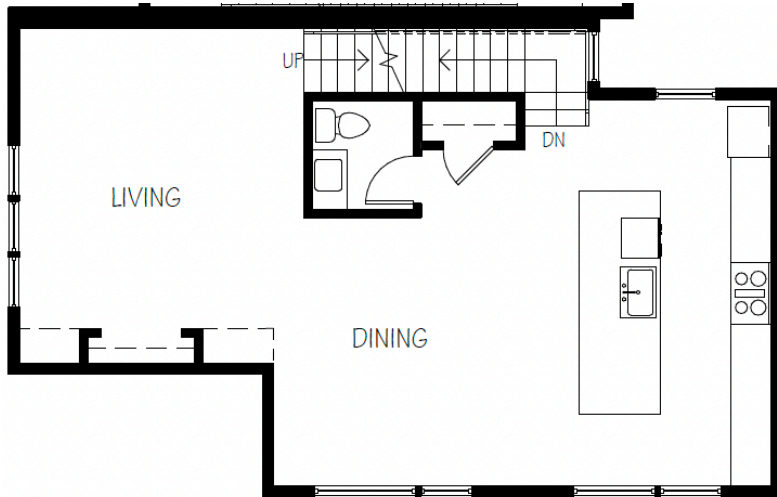

1970 25th Ave E Floor Plan

First Floor

Second Floor

Third Floor

RE/Max Metro Realty: Marc Mignogna, 206-355-8863, marc.mignogna@gmail.com or Jerry Allensworth, 206-240-6547, JerryA@ReMax.net

Not to scale. Information provided as a courtesy and subject to change. Buyers to verify to their satisfaction.