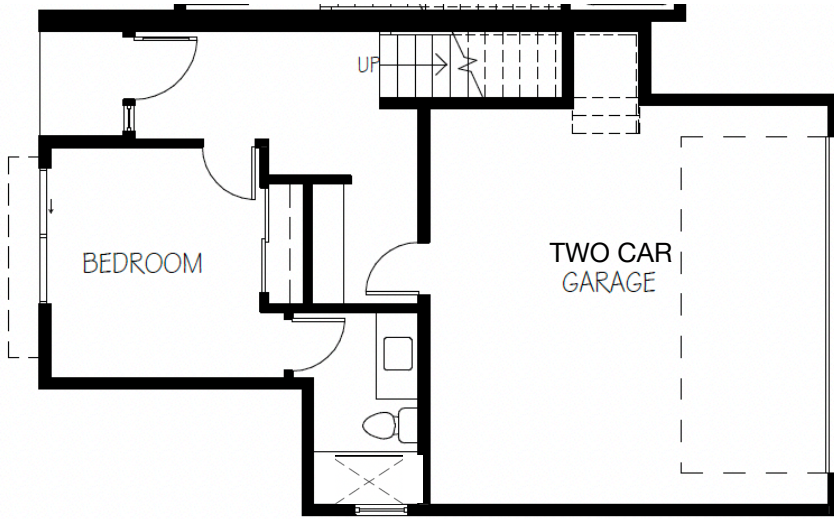

1970 25th Ave E Floor Plan

First Floor

Second Floor

Third Floor

RE/Max Metro Realty: Marc Mignogna, 206-355-8863, marc.mignogna@gmail.com or Jerry Allensworth, 206-240-6547, JerryA@ReMax.net

Not to scale. Information provided as a courtesy and subject to change. Buyers to verify to their satisfaction.