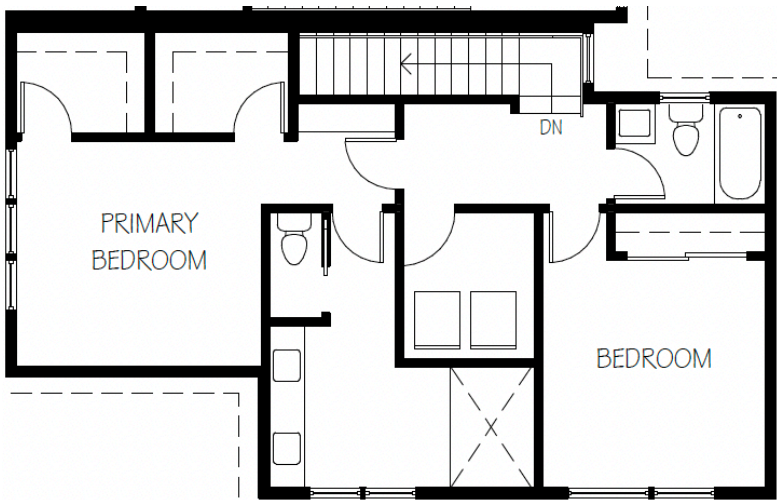

1970 25th Ave E Floor Plan

First Floor

Second Floor

Third Floor

RE/Max Metro Realty: Marc Mignogna, 206-355-8863, marc.mignogna@gmail.com or Jerry Allensworth, 206-240-6547, JerryA@ReMax.net

Not to scale. Information provided as a courtesy and subject to change. Buyers to verify to their satisfaction.